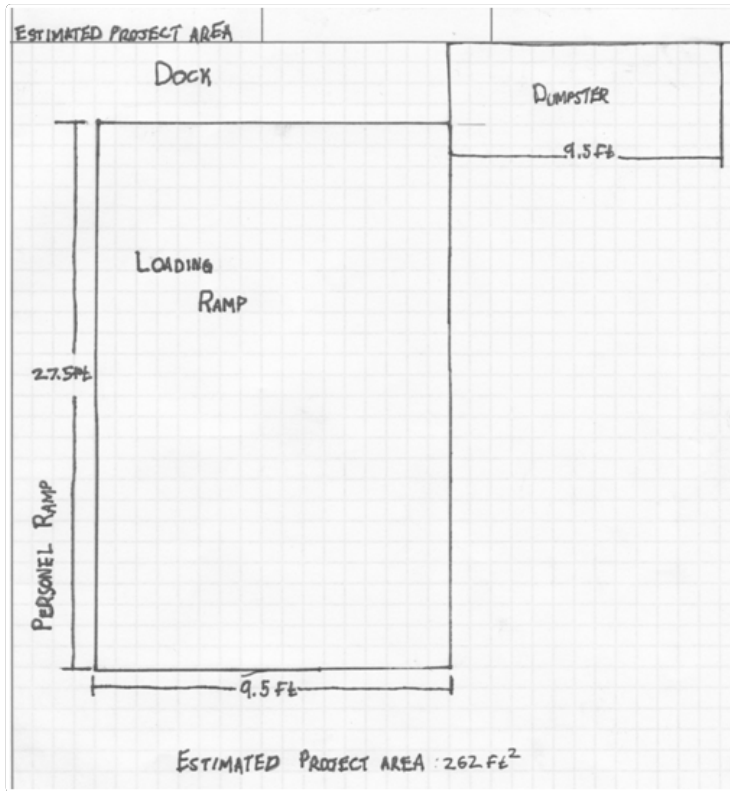

Munnerlyn Loading Ramp

Loading Ramp Project

by Kris Cabral

Compiled by Emily Boster

RECENT DOCUMENTS

Munnerlyn Loading Ramp
March 3, 2011 at 7:25 AM

NOTIFICATIONS

- Include in All Activity
- Email me when updated

Solidworks Model of Ramp:

Wheel Riser.SLDDRW

wheel riser.SLDPRT